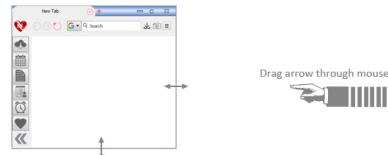

Responsive check

(Guide) How to Scale and resizing Nano Browser window

Minimizing

More Minimizing

More Minimizing

More Minimizing

Smallest Screen

This is the smallest screen of nano browser because we have left pannel in the browser and thats why not possible to minimize beyond that.