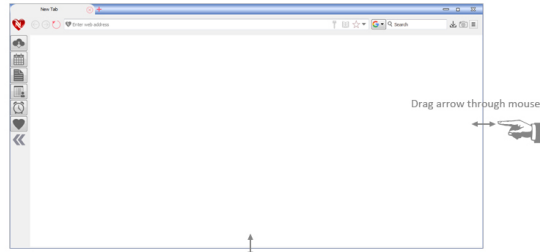

Responsive check

(Guide) How to Scale and resizing Nano Browser window

Minimizing

More Minimizing

More Minimizing

More Minimizing

Smallest Screen

This is the smallest screen of nano browser because we have left pannel in the browser and thats why not possible to minimize beyond that.