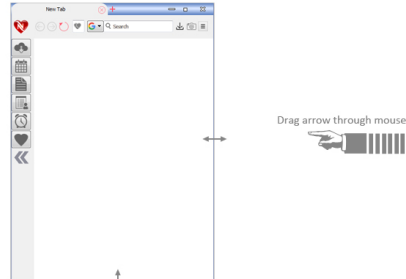

Responsive check

(Guide) How to Scale and resizing Nano Browser window

Minimizing

More Minimizing

More Minimizing

More Minimizing

Smallest Screen

This is the smallest screen of nano browser because we have left pannel in the browser and thats why not possible to minimize beyond that.