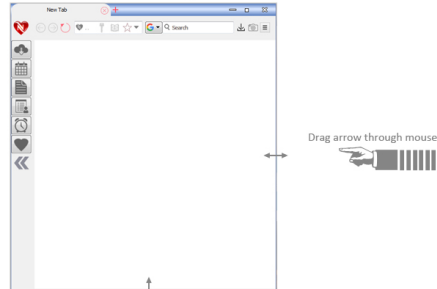

Responsive check

(Guide) How to Scale and resizing Nano Browser window

Minimizing

More Minimizing

More Minimizing

More Minimizing

Smallest Screen

This is the smallest screen of nano browser because we have left pannel in the browser and thats why not possible to minimize beyond that.