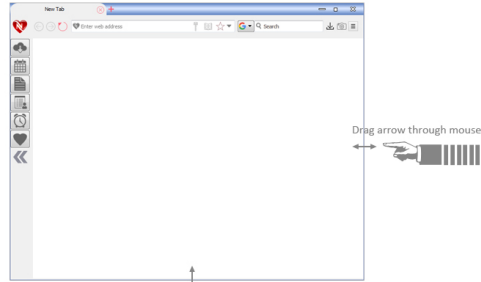

Responsive check

(Guide) How to Scale and resizing Nano Browser window

Minimizing

More Minimizing

More Minimizing

More Minimizing

Smallest Screen

This is the smallest screen of nano browser because we have left pannel in the browser and thats why not possible to minimize beyond that.